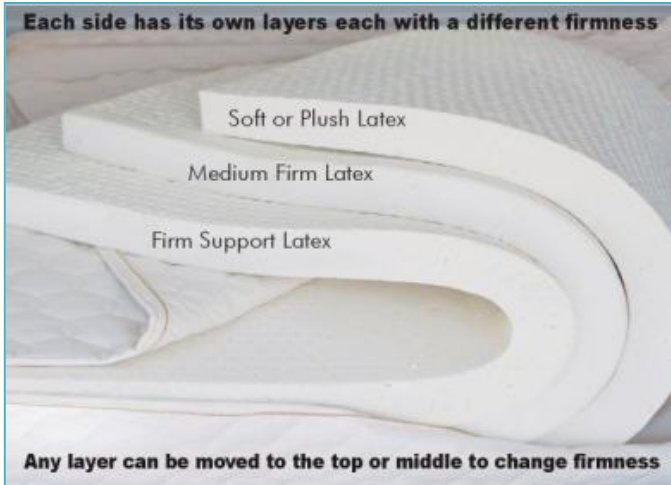

There is no bottom of the line at Natural Bed Co. Every Mattress We Offer is TOP QUALITY!

Our prices are low because we are located close to but not in the high rent Montrose Shopping Ares in Fairlawn Oh.
Call toll free 877-945-6438 or local 330-945-6438. Showroom Hours are Monday through Friday 10a-5:30p Saturday 10a-4p
Natural Bed Co.'s Organic Showroom is located at 1245 S. Cleveland Massillon Rd. at the Fairlawn Copley, Ohio Borders.

Enjoy the Savings and Comfort from America's No.1 Organic Mattress Co.
Free Organic Pillows, **Free** Organic Wool Mattress Pad and, Natural Bed Co. will offer **Free** shipping with every Savvy Rest Serenity purchase. Offer **expires Feb. 28.**